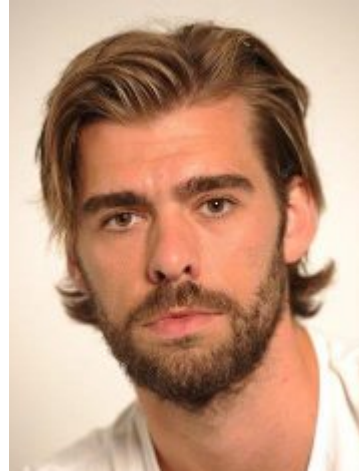

MODELS: MALES

LIAMN BURKE

DYLAN THOMPSON

JAMES MORT

RICHIE JEEVES

SHELDON OSCAR

ANDY MILNER

CHRIS AGBOOLA

ANDREW MCINTYRE-PELL

TIM AHERN

GREG SHERRIFF

PETER CAMPBELL

DAVID APPLETON