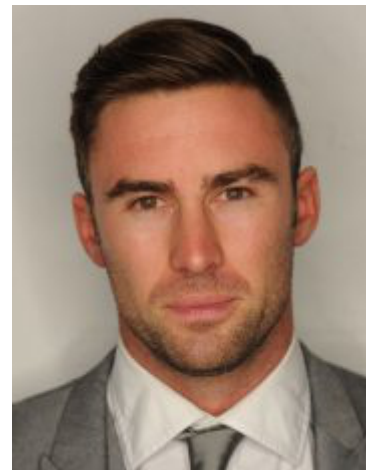

WALK-ONS CATALOGUE

RICHIE JEEVES

CANDICE ARNOLD

ANDY MORT

JADE WILLIAMSON

BRAD BRADLEY

DOMINIQUE CARROLL

STEVE HEALEY

TOM JACKSON

BEN DONALDSON

RAFAL GRZYWINSKI

PIYUM GIORDANO

CONRAD LINSDELL

ANNE DRURY

LUKE EDWARDS

CATHERINE
HEYWOOD

PETR MALINKOVIC

PATRICIA MORRISON